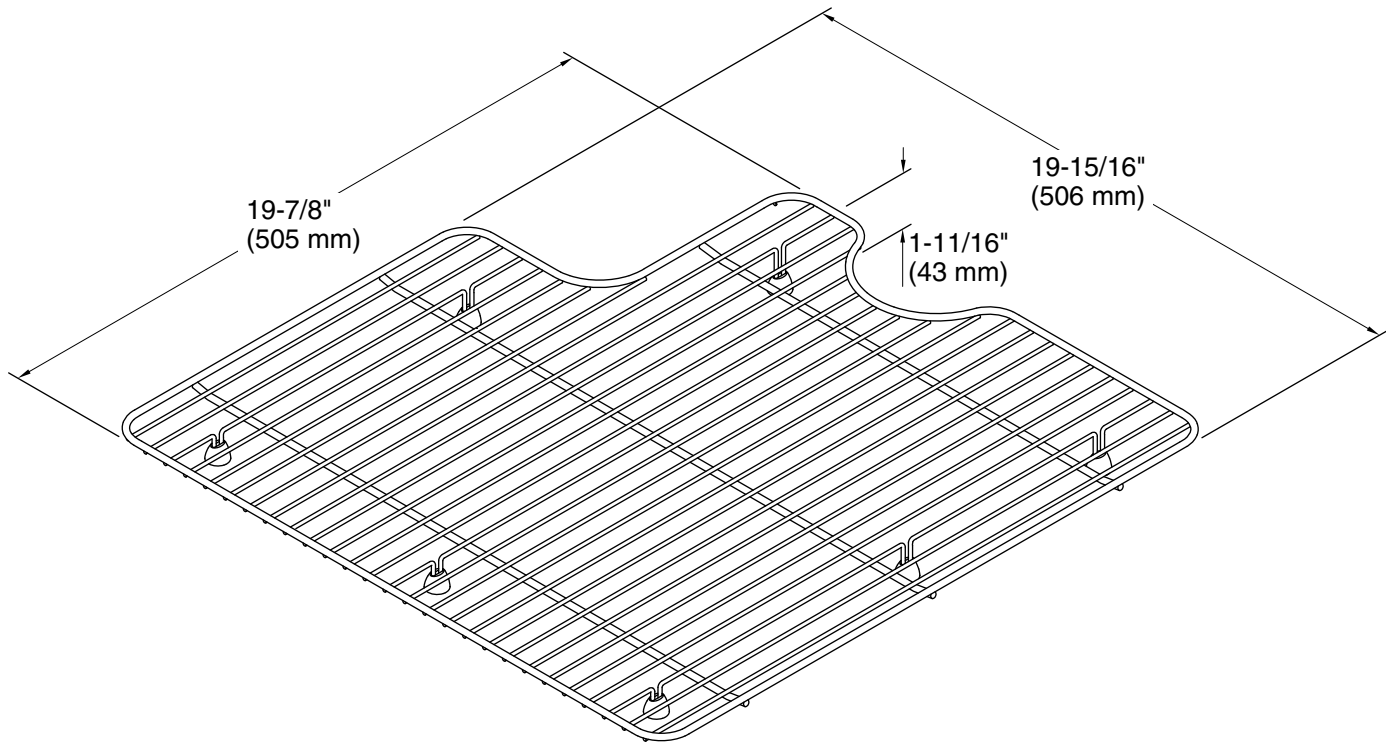

Technical Information

All product dimensions are nominal.

Material: Stainless Steel